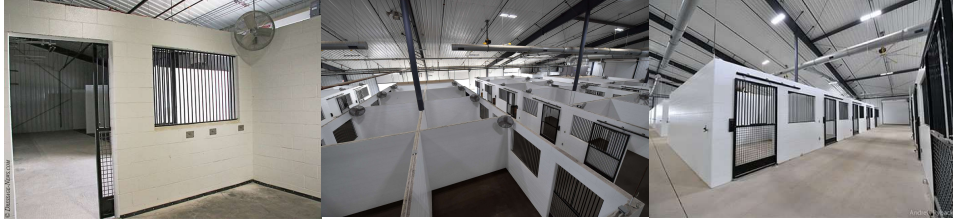

available in each aisle and preference will be given to farms/trainers that stall in groups of five or more horses, including show sponsors. These rooms are available on a limited basis and are complimentary from the show management. However, tack rooms must be cleaned out entirely including trash/debris/supplies at the end of the show or a cleanup fee of $50 will be charged. The show arena has moderate sand/clay/fiber mix that is compact for performance and driving horses. A covered arena is also available for warm up that has similar footing. Please note trailers may be parked on the grounds in designated areas.

Lodging: The World Equestrian Center has numerous lodging options available on site including a hotel, RV park, home-away-from home module units and vacation rentals close by. Visit <https://worldequestriancenter.com/ocala-fl/visit/stay/> to check availability. If you are camping with your horse trailer, you must book your RV slip online through this link which offers a cement pad with water, sewer, and power (30/50 amp) hook ups, plus an adjacent general store, laundromat, and fuel station. It is recommended that you book these well in advance because there is another horse show going on at the same time. There are also many off site options available including local hotels in the Ocala area including Airbnb rentals. Any special show rates will be shared with exhibitors online.

Emergencies: The University of Florida has a clinic onsite at WEC if needed for both large and small animals. Other local Veterinarian and Farrier contact information will be posted at the show office and included in your show packet.

Prizes: This show is triple judged, with one set of awards being presented at the show (1st-6th place) using a computer accumulated tabulation system. All judges' cards/scores will be used to determine class winners. If a tie results, the call judge's placings will prevail. Individual judge's cards will be submitted to each registry for points, not the combined placings at the show.

All classes will be judged once with each horse receiving the following points under each judge:	
1st Place	10 pts
2nd Place	9 pts
3rd Place	8 pts
4th Place	7 pts
5th Place	6 pts
6th Place	5 pts
Horses will be ranked chronologically based on the highest scores earned to determine final placings.	

Show information including patterns, class counts, and results can be found online at:

Office Hours: The office will be open Thursday, April 21, 2022, from 9:00 a.m. to 7:30 p.m. and then Friday-Sunday April 22-24, 2022, an hour before the show begins and a half hour after the show is complete, or as announced.