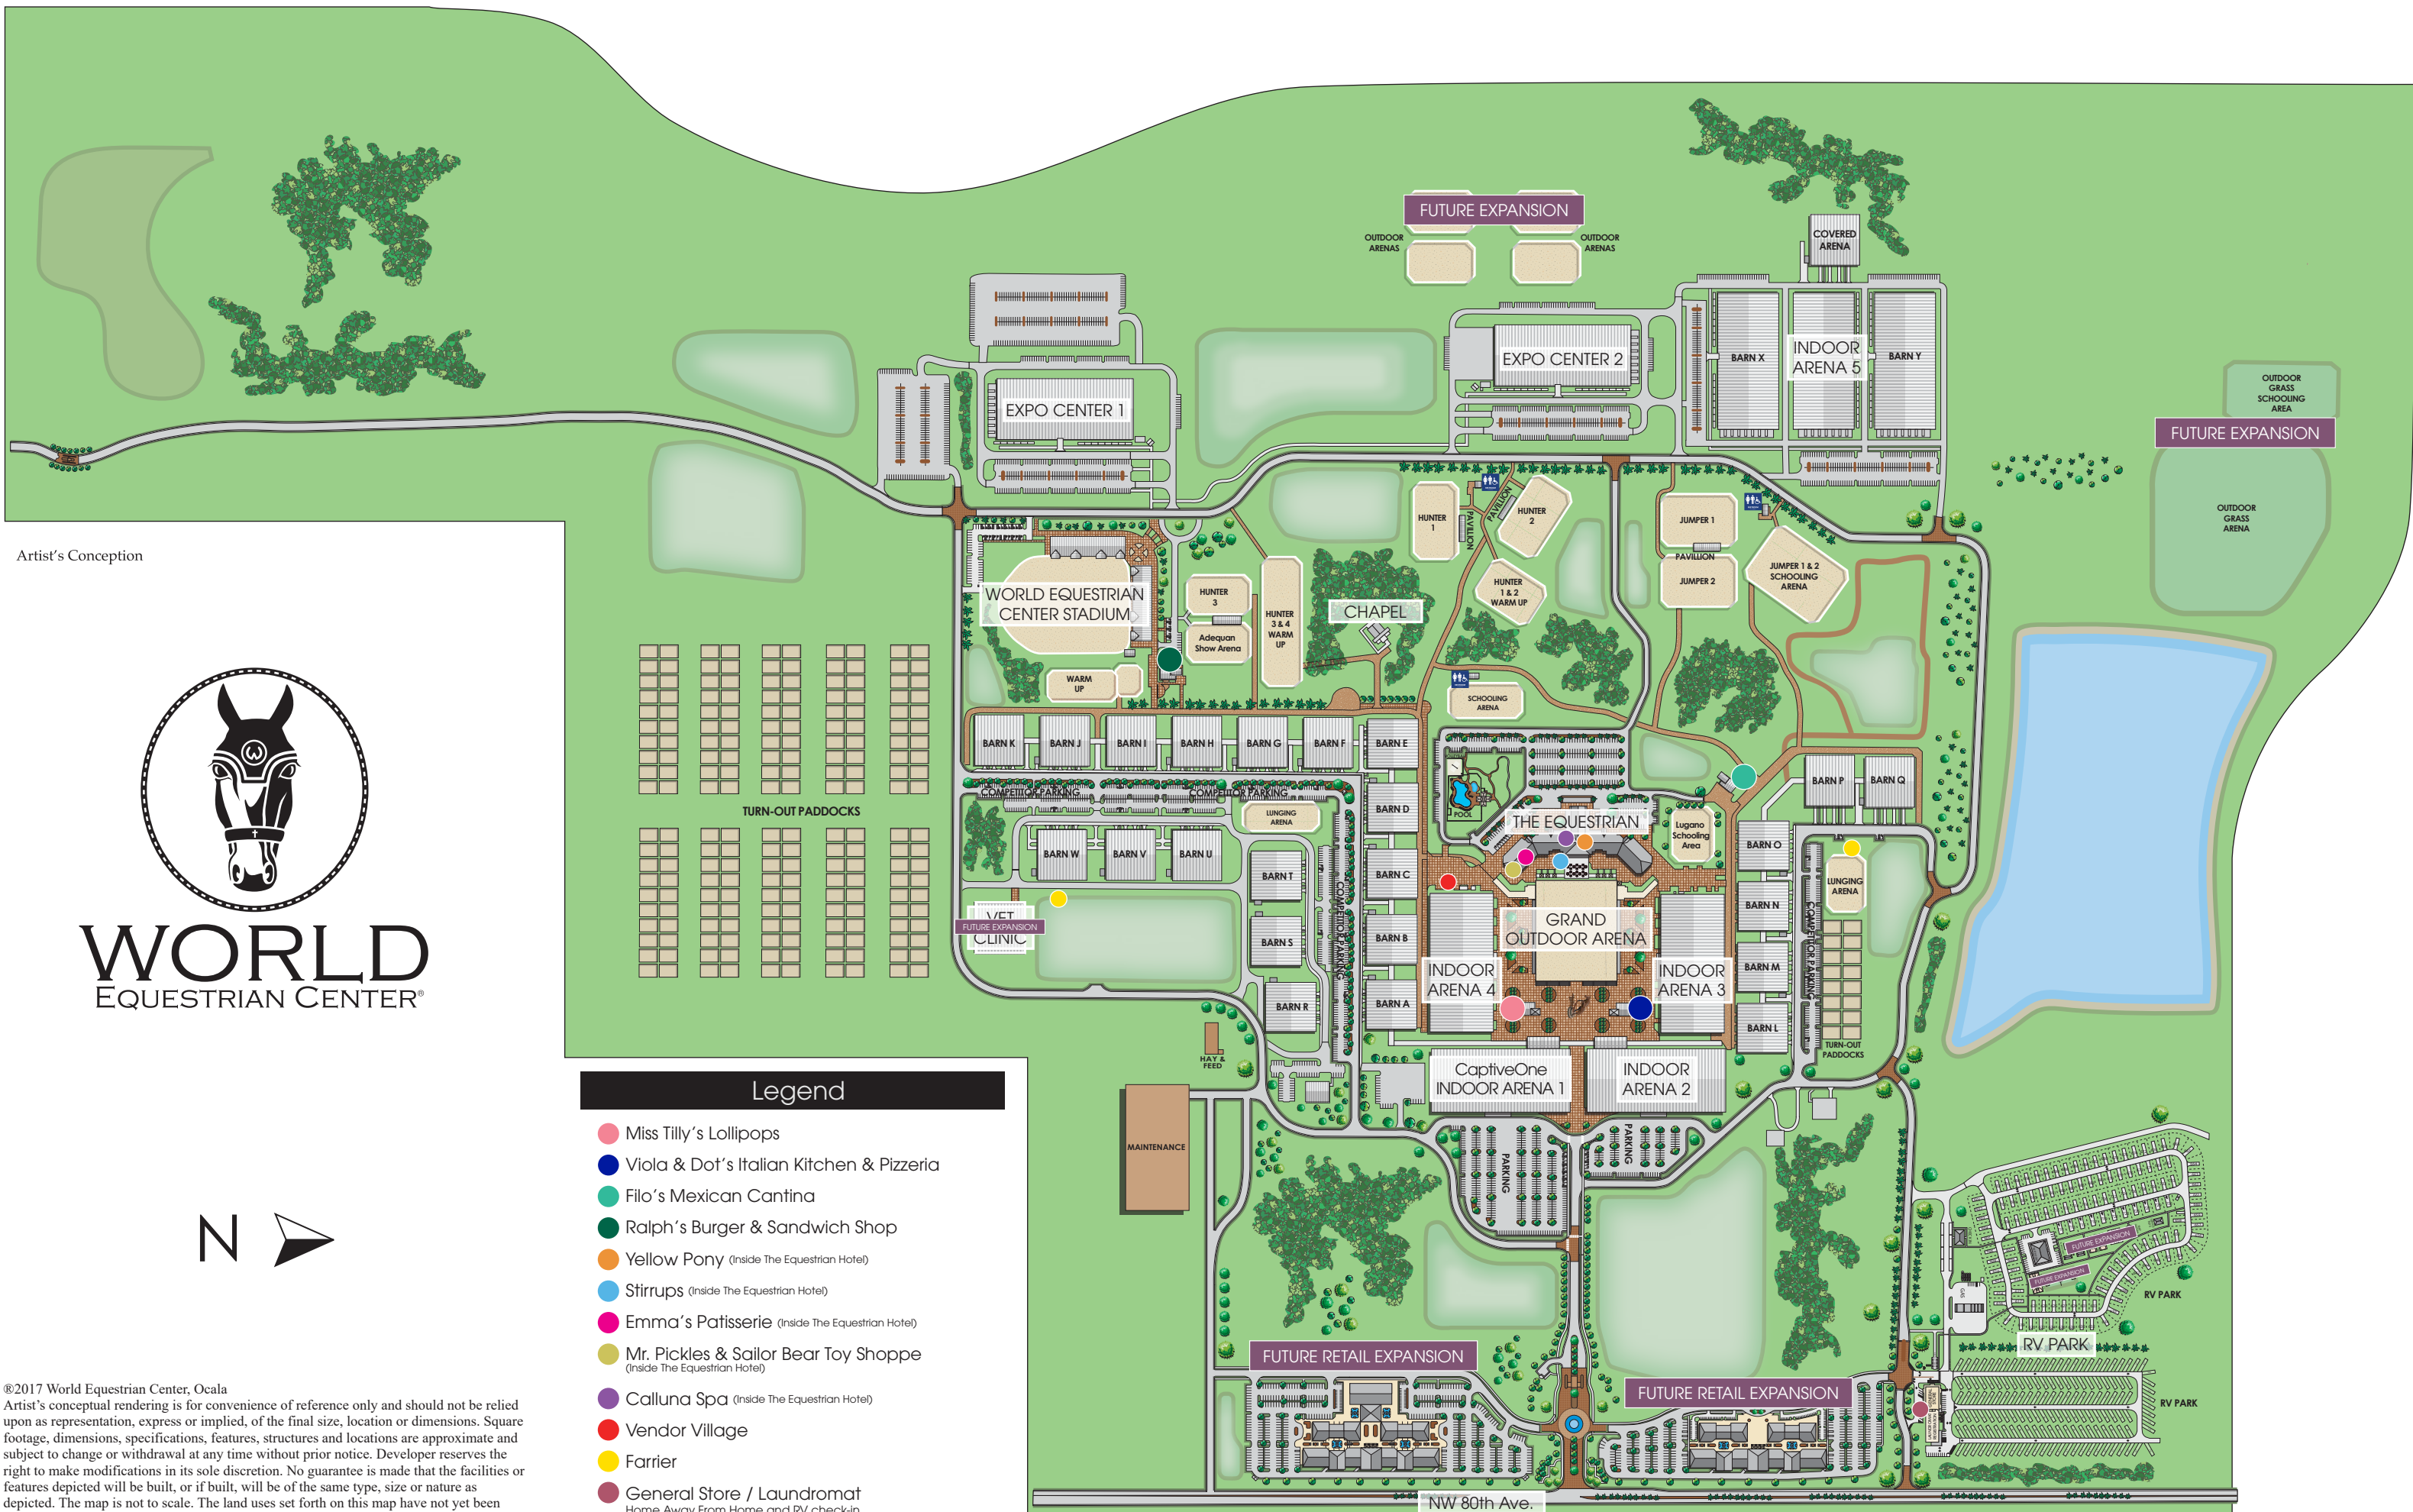

www.buckeyequestrianevents.com

****THANK YOU FOR YOUR SUPPORT OF THE SUNSHINE SHOW DOWN****

Artist's Conception

WORLD EQUESTRIAN CENTER®

Legend

- Miss Tilly's Lollipops
- Viola & Dot's Italian Kitchen & Pizzeria
- Filo's Mexican Cantina
- Ralph's Burger & Sandwich Shop
- Yellow Pony (Inside The Equestrian Hotel)
- Stirrups (Inside The Equestrian Hotel)
- Emma's Patisserie (Inside The Equestrian Hotel)
- Mr. Pickles & Sailor Bear Toy Shoppe (Inside The Equestrian Hotel)
- Calluna Spa (Inside The Equestrian Hotel)
- Vendor Village
- Farrier
- General Store / Laundromat Home Away From Home and RV check-in